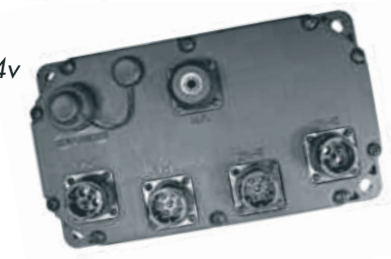

005608 60

I
Adattatore da presa
15 poli a presa
7 poli N. ED S. 24V
con connettore ausiliario
a 7P DIN 72585-1

GB
15-pole to 7-pole
socket adapter n and s 24v
with auxiliary connector
7P DIN 72585-1

005608 61

I
Adattatore da presa
15 poli a presa
7 poli N. ED S. 24V
con connettore ausiliario
corredato di dado Pg16
e pressacavo

GB
15-pole to 7-pole
socket adapter n and s 24v
with auxiliary connector
equipped with Pg16 nut
and cable retainer