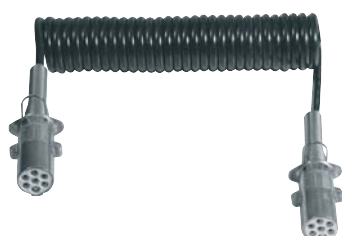

005526 00 | **005527 00**

I
Spirale Hytrel® L.L.3,5m
(6x1+1x2,5mm_) Ø40mm spine
7 poli 24V N alluminio molla
acciaio ISO1185 DIN72579
GB
Hytrel® coil, L.L.3,5m
(6x1+1x2,5mm_) Ø40mm, 7-
pins plugs, 24V N aluminium,
steel spring ISO1185 DIN72579

I
Spirale Hytrel® L.L.3,5m
(6x1+1x2,5mm_) Ø40mm
spine 7 poli 24V S alluminio
molla acciaio ISO3731
GB
Hytrel® coil, L.L.3,5m
(6x1+1x2,5mm_) Ø40mm,
7-pins plugs, 24V S aluminium,
steel spring ISO3731

005506 00 | **005507 00**

I
Spirale poliuretano
L.L.4,5m (6x1+1x1,5mm_)
Ø20mm spine 7 poli 24V
N alluminio manic. gomma
ISO1185 DIN72579
GB
Polyurethane coil L.L.4,5m
(6x1+1x1,5mm_) Ø20mm, 7-
pins plugs, 24V N aluminium,
rubber cable guard
ISO1185 DIN72579

I
Spirale poliuretano
L.L.4,5m (6x1+1x1,5mm_)
Ø20mm spine 7 poli 24V
S alluminio manic. gomma
ISO3731
GB
Polyurethane coil L.L.4,5m
(6x1+1x1,5mm_) Ø20mm,
7-pins plugs, 24V S alumi-
nium, rubber cable guard
ISO3731